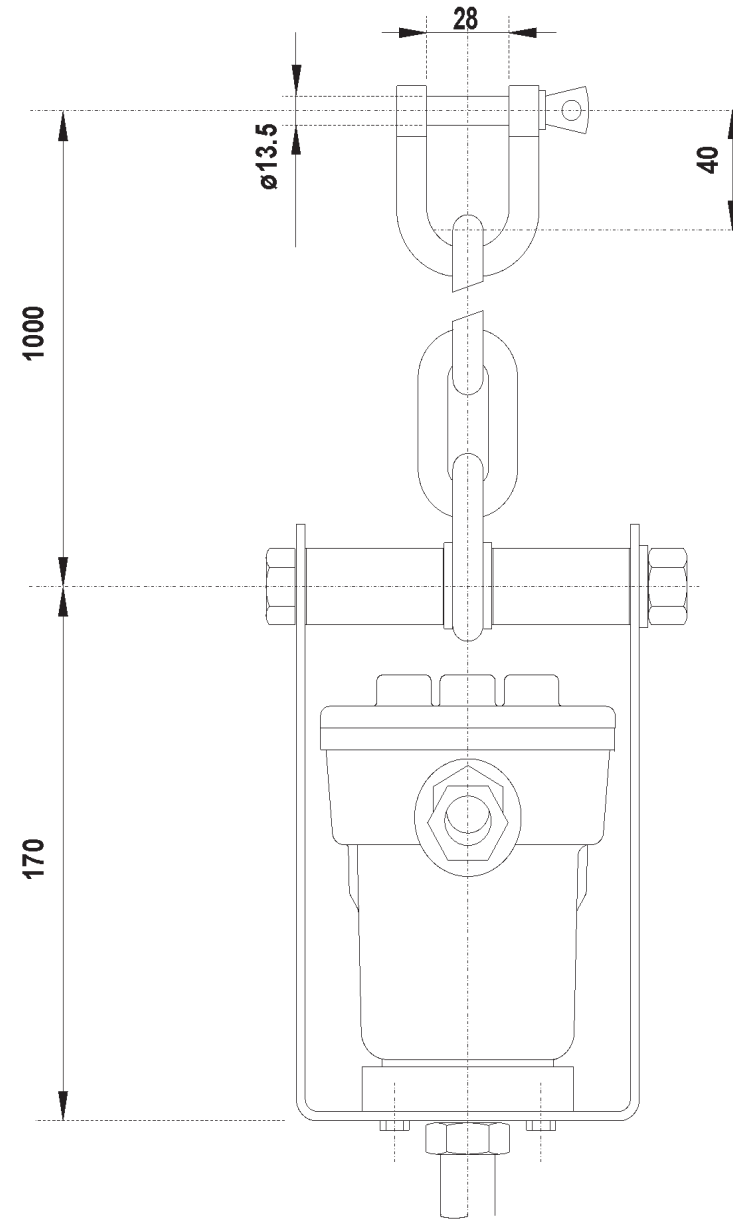

INSIDE SILOS TEMPERATURE MULTIPOINTS ROPE SENSORS

How to order (Example)

Code TH **P**

IP 65, DN40 PN6 flanged fitting

Stiffened rope type

Measurement points number

Accessory

Code TH **S**

IP 65, chain fitting (under-roof)

Stiffened rope type

Measurement points number

Accessory

INSIDE SILOS TEMPERATURE MULTIPPOINTS ROPE SENSOR

VERSION CONNECTION HEAD

Code TH

Digit **P** IP65 connection , carbon steel flanged DN40 PN6

Digit **Z** Special

Digit **S** IP65 connection for under roof mounting
complete of chain and accessories

INSIDE SILOS TEMPERATURE MULTIPOINTS ROPE SENSORS

Stiffened rope type

Code TH

1 - PEHD lined thickness 2mm

2 - Nylon pipe ø 10, 2 - Nylon pipe ø 8

1

2

L = max 25

ø8

15

ø17

LOAD CHART