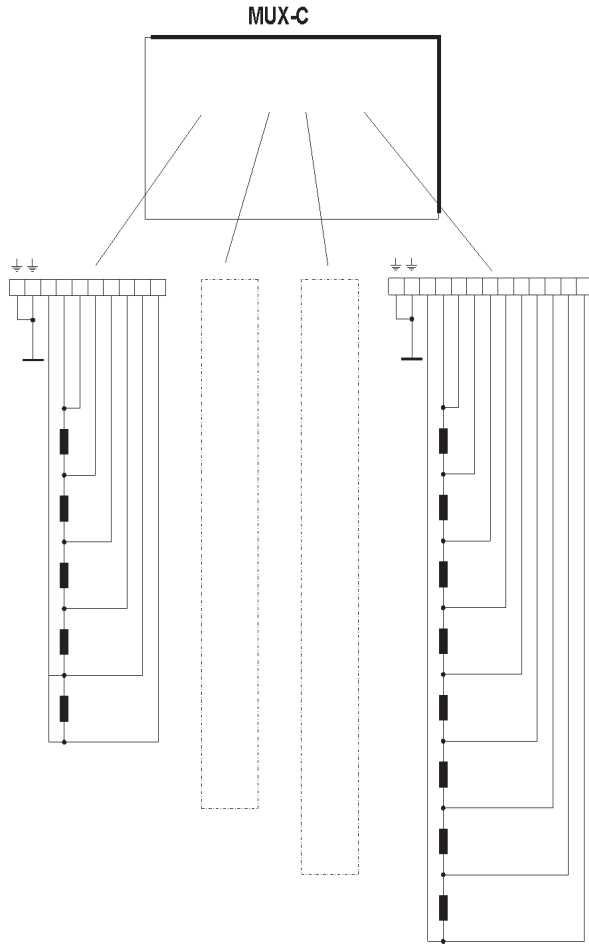

2 - Nylon pipe ø 10, 2 - Nylon pipe ø 8

1

2

L = max 25

ø8

15

ø17

LOAD CHART

Digit 0 L Flex rope , max load 4500Kg. L=max 25-30m

Digit 9 9 Special

INSIDE SILOS TEMPERATURE MULTIPPOINTS ROPE SENSORS

TEMPERATURE SENSOR TYPE

Code TH

Digit	0	1	0	2	0	3	0	4	0	5	0	6	0	7	0	8	0	9	1	0	1	1	1	2
Digit	9	9	Special																					

INSIDE SILOS TEMPERATURE MULTIPINTS ROPE SENSORS

Temperature sensor type

Code TH

- Digit **A** None
- Digit **B** Multi-wire cable for MUX connection
- Digit **C** Temperature sensor
- Digit **Z** Special

LEKTRA

ORGANIC GRANULATES "INSIDE SILOS" TEMPERATURE MEASUREMENT

Collegamenti Versione con AGRITHERM10

BACK VIEW

FRONT VIEW

INSIDE SILOS TEMPERATURE MULTIPOINTS ROPE SENSORS

AGRITHERM20 version electrical wiring