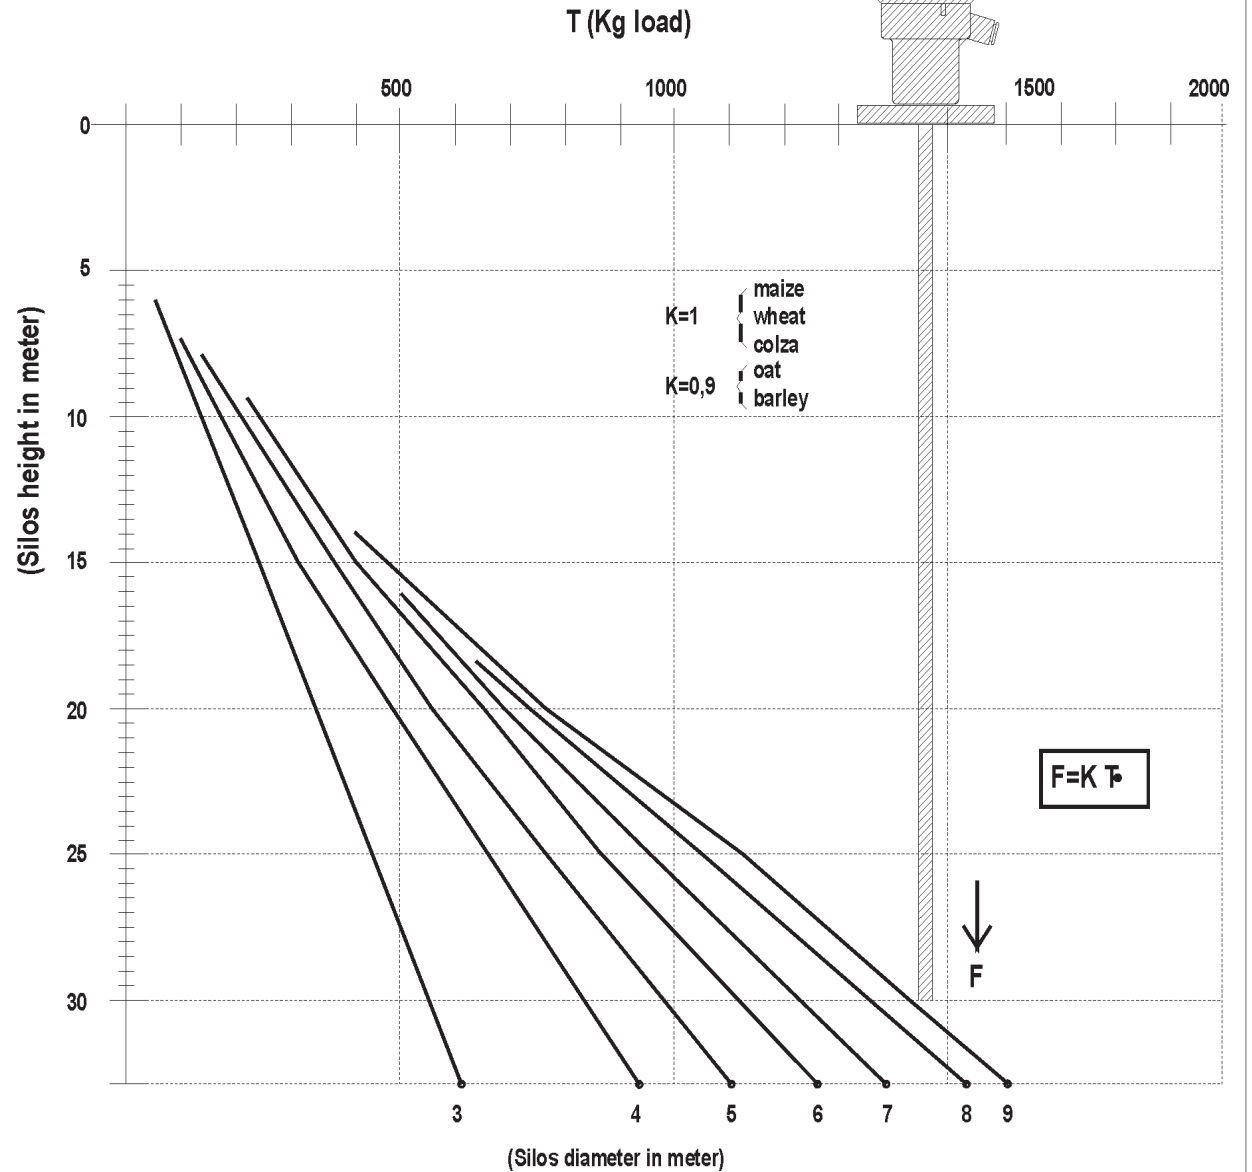

2 - Nylon pipe ø 10, 2 - Nylon pipe ø 8

1

2

L = max 25

ø8

15

ø17

LOAD CHART

Digit 0 L Flex rope , max load 4500Kg. L=max 25-30m

Digit 9 9 Special

INSIDE SILOS TEMPERATURE MULTIPPOINTS ROPE SENSORS

TEMPERATURE SENSOR TYPE

Code TH

Digit	0	1	0	2	0	3	0	4	0	5	0	6	0	7	0	8	0	9	1	0	1	1	1	2
Digit	9	9	Special																					

LEKTRA

ORGANIC GRANULATES "INSIDE SILOS" TEMPERATURE MEASUREMENT

Collegamenti Versione con AGRITHERM10

BACK VIEW

FRONT VIEW

INSIDE SILOS TEMPERATURE MULTIPOINTS ROPE SENSORS

AGRITHERM20 version electrical wiring