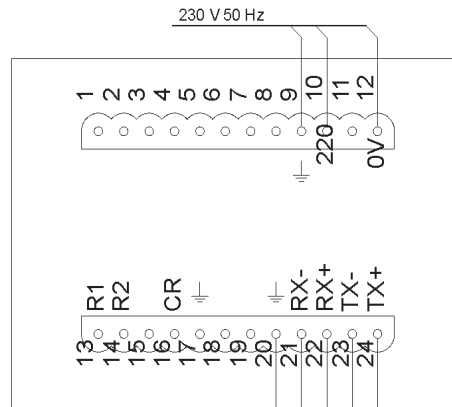

INSIDE SILOS TEMPERATURE MULTIPINTS ROPE SENSORS

Temperature sensor type

Code TH

- Digit **A** None
- Digit **B** Multi-wire cable for MUX connection
- Digit **C** Temperature sensor
- Digit **Z** Special

LEKTRA

ORGANIC GRANULATES "INSIDE SILOS" TEMPERATURE MEASUREMENT

Collegamenti Versione con AGRITHERM10

BACK VIEW

FRONT VIEW

INSIDE SILOS TEMPERATURE MULTIPOINTS ROPE SENSORS

AGRITHERM20 version electrical wiring

PRELIMINARY

INSIDE SILOS TEMPERATURE MULTIPOINTS ROPE SENSORS

AGRITHERM40 version electrical wiring