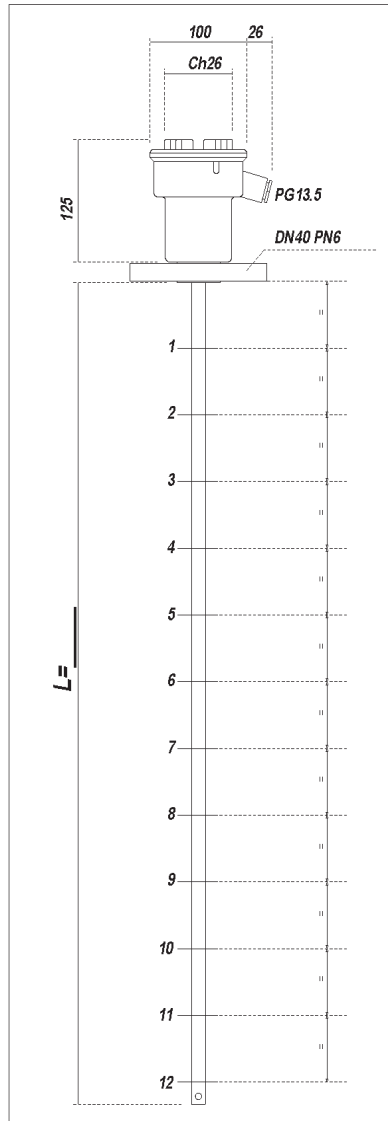

INSIDE SILOS TEMPERATURE MULTIPOINTS ROPE SENSORS

How to order (Example)

Code TH **P**

IP 65, DN40 PN6 flanged fitting

Stiffened rope type

Measurement points number

Accessory

Code TH **S**

IP 65, chain fitting (under-roof)

Stiffened rope type

Measurement points number

Accessory

INSIDE SILOS TEMPERATURE MULTIPPOINTS ROPE SENSOR

VERSION CONNECTION HEAD

Code TH

Digit **P** IP65 connection , carbon steel flanged DN40 PN6

Digit **Z** Special

Digit **S** IP65 connection for under roof mounting
complete of chain and accessories

INSIDE SILOS TEMPERATURE MULTIPOINTS ROPE SENSORS

Stiffened rope type

Code TH

1 - PEHD lined thickness 2mm

2 - Nylon pipe ø 10, 2 - Nylon pipe ø 8

1

2

L = max 25

ø8

15

ø17

LOAD CHART