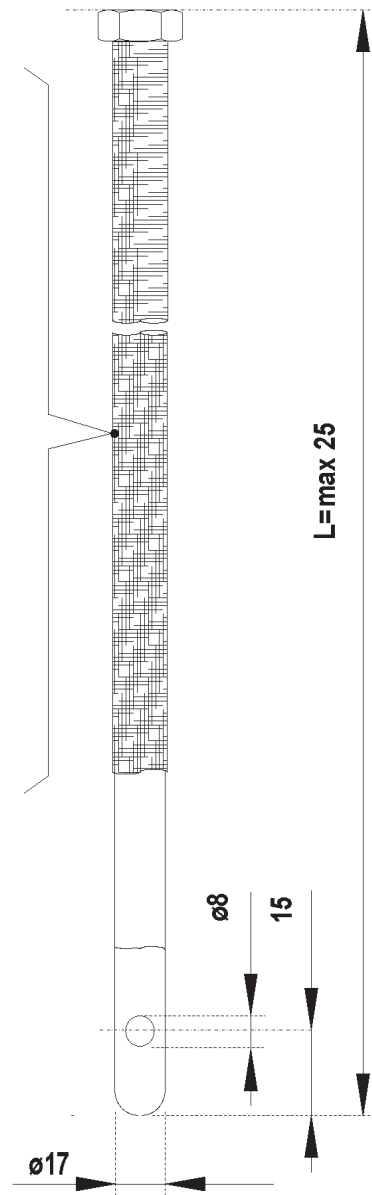

INSIDE SILOS TEMPERATURE MULTIPOINTS ROPE SENSORS

How to order (Example)

Code TH **P**

IP 65, DN40 PN6 flanged fitting

Stiffened rope type

Measurement points number

Accessory

Code TH **S**

IP 65, chain fitting (under-roof)

Stiffened rope type

Measurement points number

Accessory

INSIDE SILOS TEMPERATURE MULTIPPOINTS ROPE SENSOR

VERSION CONNECTION HEAD

Code TH

Digit **P** IP65 connection , carbon steel flanged DN40 PN6

Digit **Z** Special

Digit **S** IP65 connection for under roof mounting
complete of chain and accessories

INSIDE SILOS TEMPERATURE MULTIPOINTS ROPE SENSORS

Stiffened rope type

Code TH

1 - PEHD lined thickness 2mm

2 - Nylon pipe ø 10, 2 - Nylon pipe ø 8

1

2

L = max 25

ø8

15

ø17

LOAD CHART