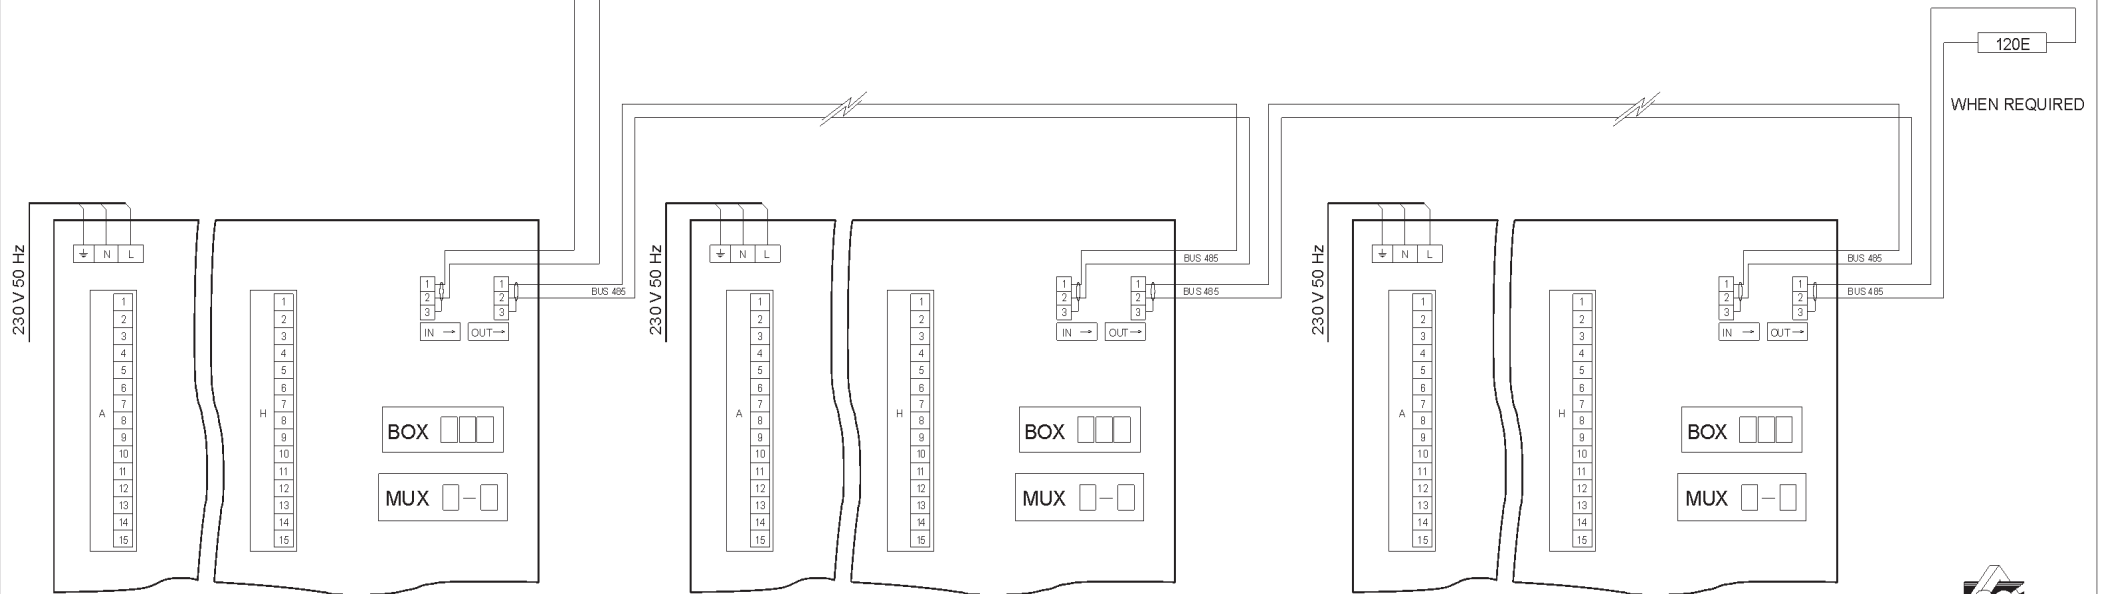

INSIDE SILOS TEMPERATURE MULTIPINTS ROPE SENSORS

Temperature sensor type

Code TH

- Digit **A** None
- Digit **B** Multi-wire cable for MUX connection
- Digit **C** Temperature sensor
- Digit **Z** Special

LEKTRA

ORGANIC GRANULATES "INSIDE SILOS" TEMPERATURE MEASUREMENT

Collegamenti Versione con AGRITHERM10

BACK VIEW

FRONT VIEW

INSIDE SILOS TEMPERATURE MULTIPOINTS ROPE SENSORS

AGRITHERM20 version electrical wiring