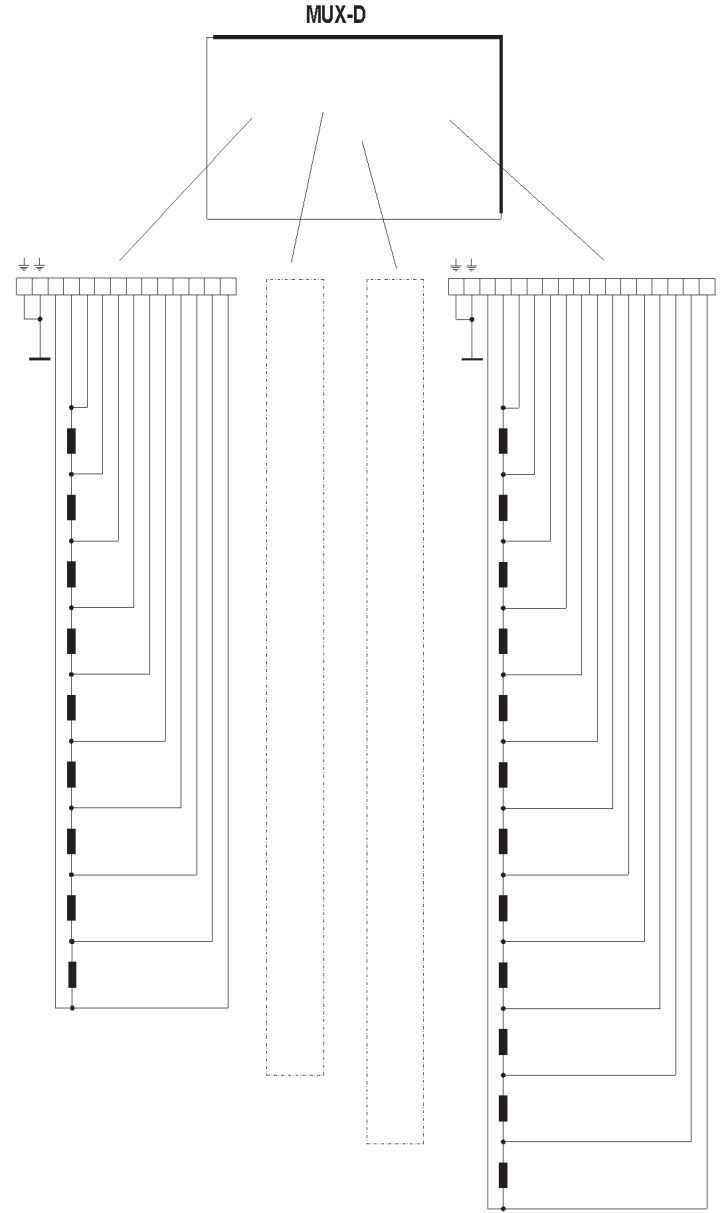

2 - Nylon pipe ø 10, 2 - Nylon pipe ø 8

1

2

L = max 25

ø8

15

ø17

LOAD CHART

Digit 0 L Flex rope , max load 4500Kg. L=max 25-30m

Digit 9 9 Special

INSIDE SILOS TEMPERATURE MULTIPPOINTS ROPE SENSORS

TEMPERATURE SENSOR TYPE

Code TH

Digit	0	1	0	2	0	3	0	4	0	5	0	6	0	7	0	8	0	9	1	0	1	1	1	2
Digit	9	9	Special																					

INSIDE SILOS TEMPERATURE MULTIPINTS ROPE SENSORS

Temperature sensor type

Code TH

- Digit **A** None
- Digit **B** Multi-wire cable for MUX connection
- Digit **C** Temperature sensor
- Digit **Z** Special

LEKTRA

ORGANIC GRANULATES "INSIDE SILOS" TEMPERATURE MEASUREMENT

Collegamenti Versione con AGRITHERM10

BACK VIEW

FRONT VIEW

INSIDE SILOS TEMPERATURE MULTIPOINTS ROPE SENSORS

AGRITHERM20 version electrical wiring