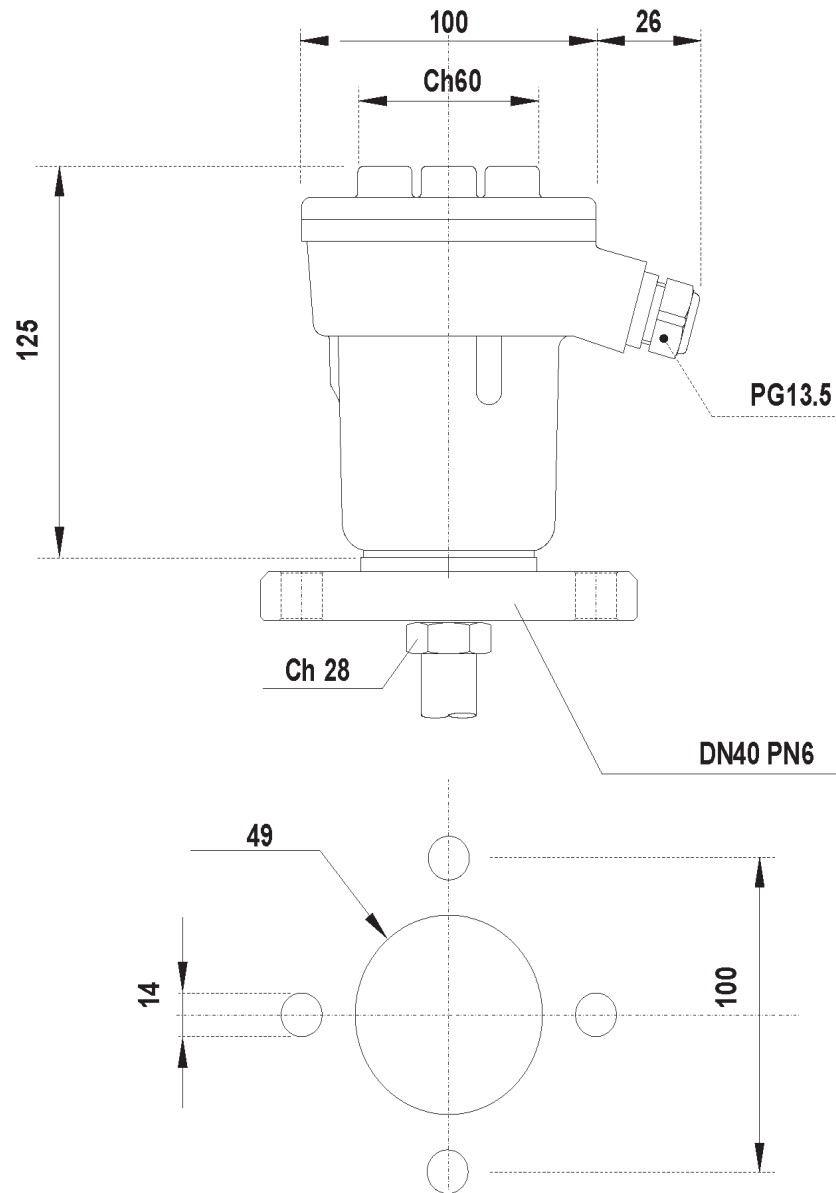

INSIDE SILOS TEMPERATURE MULTIPOINTS ROPE SENSORS

How to order (Example)

Code TH **P**

IP 65, DN40 PN6 flanged fitting

Stiffened rope type

Measurement points number

Accessory

Code TH **S**

IP 65, chain fitting (under-roof)

Stiffened rope type

Measurement points number

Accessory

INSIDE SILOS TEMPERATURE MULTIPPOINTS ROPE SENSOR

VERSION CONNECTION HEAD

Code TH

Digit **P** IP65 connection , carbon steel flanged DN40 PN6

Digit **Z** Special

Digit **S** IP65 connection for under roof mounting
complete of chain and accessories

INSIDE SILOS TEMPERATURE MULTIPOINTS ROPE SENSORS

Stiffened rope type

Code TH

1 - PEHD lined thickness 2mm

2 - Nylon pipe ø 10, 2 - Nylon pipe ø 8

1

2

L = max 25

ø8

15

ø17

LOAD CHART