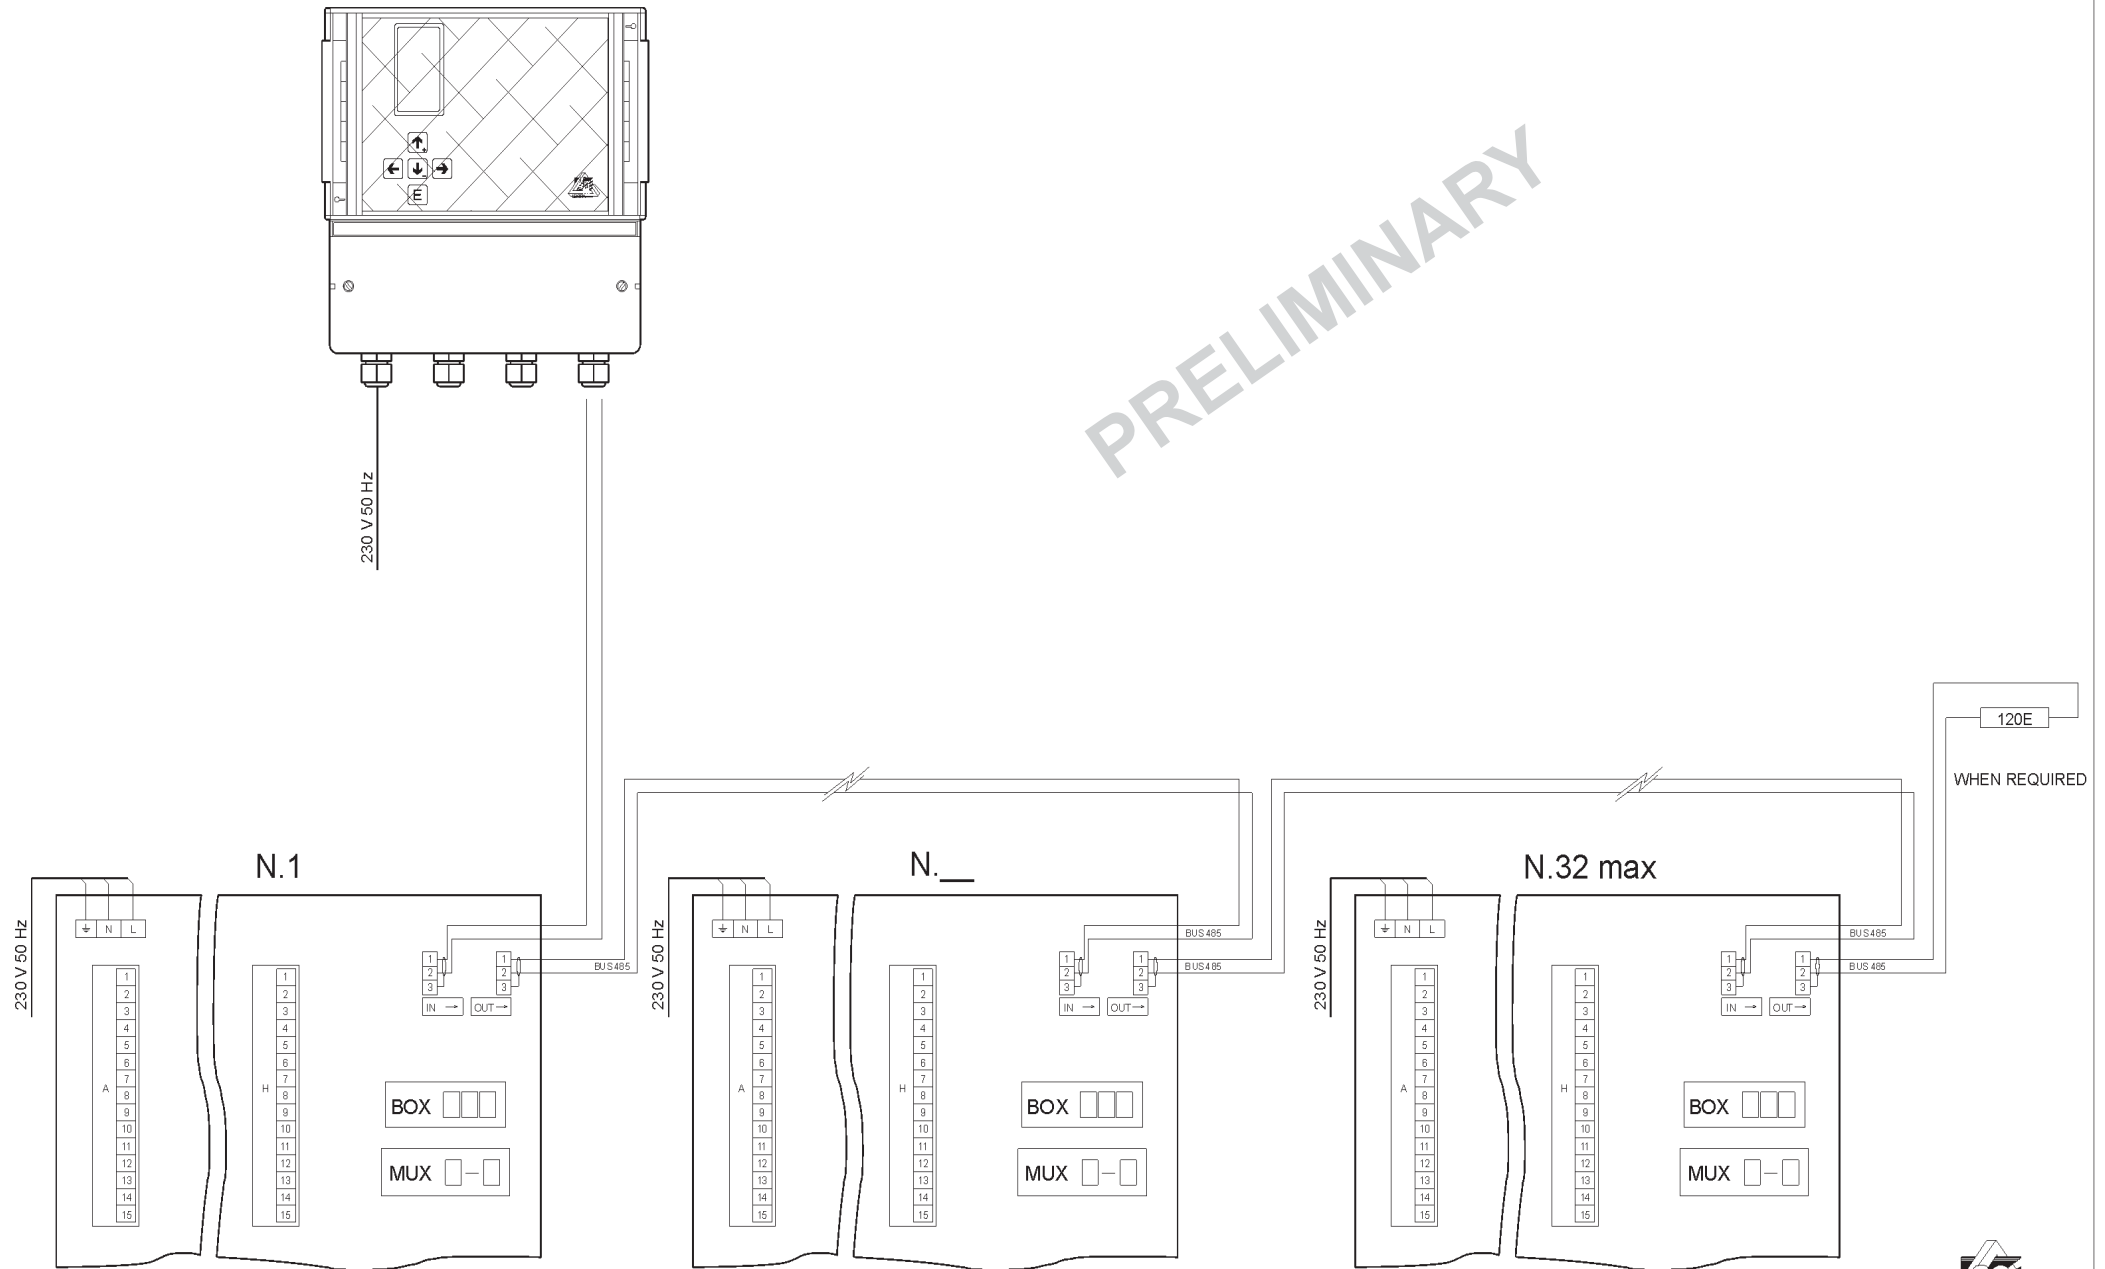

2 - Nylon pipe ø 10, 2 - Nylon pipe ø 8

1

2

L = max 25

ø8

15

ø17

LOAD CHART

LEKTRA

ORGANIC GRANULATES "INSIDE SILOS" TEMPERATURE MEASUREMENT

Collegamenti Versione con AGRITHERM10

BACK VIEW

FRONT VIEW

INSIDE SILOS TEMPERATURE MULTIPOINTS ROPE SENSORS

AGRITHERM20 version electrical wiring

PRELIMINARY

INSIDE SILOS TEMPERATURE MULTIPOINTS ROPE SENSORS

AGRITHERM40 version electrical wiring