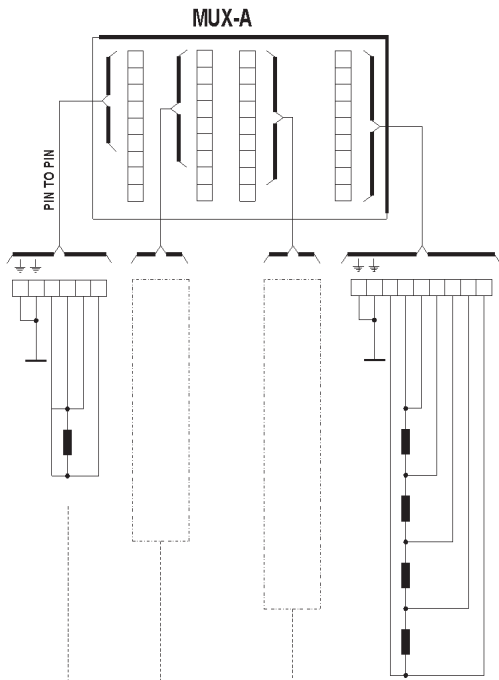

2 - Nylon pipe ø 10, 2 - Nylon pipe ø 8

1

2

L = max 25

ø8

15

ø17

LOAD CHART

Digit 0 L Flex rope , max load 4500Kg. L=max 25-30m

Digit 9 9 Special

INSIDE SILOS TEMPERATURE MULTIPPOINTS ROPE SENSORS

TEMPERATURE SENSOR TYPE

Code TH

Digit	0	1	0	2	0	3	0	4	0	5	0	6	0	7	0	8	0	9	1	0	1	1	1	2
Digit	9	9	Special																					

INSIDE SILOS TEMPERATURE MULTIPINTS ROPE SENSORS

Temperature sensor type

Code TH

- Digit **A** None
- Digit **B** Multi-wire cable for MUX connection
- Digit **C** Temperature sensor
- Digit **Z** Special

LEKTRA

ORGANIC GRANULATES "INSIDE SILOS" TEMPERATURE MEASUREMENT

Collegamenti Versione con AGRITHERM10

BACK VIEW

FRONT VIEW

INSIDE SILOS TEMPERATURE MULTIPOINTS ROPE SENSORS

AGRITHERM20 version electrical wiring