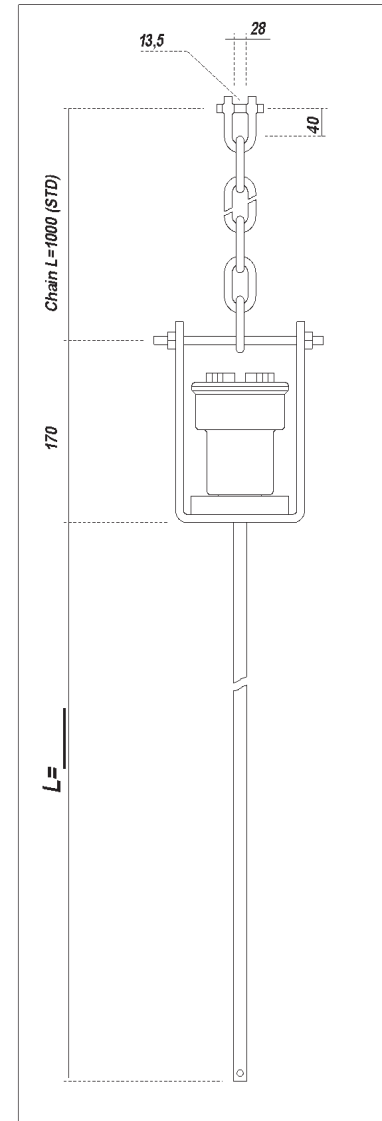

INSIDE SILOS TEMPERATURE MULTIPOINTS ROPE SENSORS

How to order (Example)

Code TH **P**

IP 65, DN40 PN6 flanged fitting

Stiffened rope type

Measurement points number

Accessory

Code TH **S**

IP 65, chain fitting (under-roof)

Stiffened rope type

Measurement points number

Accessory

INSIDE SILOS TEMPERATURE MULTIPPOINTS ROPE SENSOR

VERSION CONNECTION HEAD

Code TH

Digit **P** IP65 connection , carbon steel flanged DN40 PN6

Digit **Z** Special

Digit **S** IP65 connection for under roof mounting
complete of chain and accessories

INSIDE SILOS TEMPERATURE MULTIPOINTS ROPE SENSORS

Stiffened rope type

Code TH

1 - PEHD lined thickness 2mm

2 - Nylon pipe ø 10, 2 - Nylon pipe ø 8

1

2

L = max 25

ø8

15

ø17

LOAD CHART